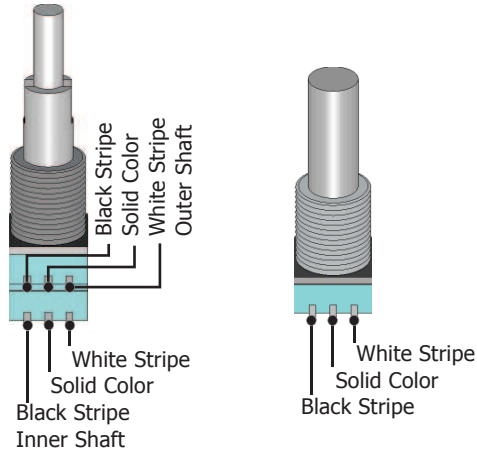

Model 3ZB for Bass Guitar
Drawing 3ZB-1APV3B
with Tone Option

Audere Audio www.audereaudio.com

Wiring for Stacked or Individual Active Tone Pots

Wire Jacket Colors:
Blue → Bass
Grey → Mid
Violet → Treble

Active/Passive Switch - Terminal Number/Location and Attached Wire			
1 White	4 Black on White	7 Not Used	10 Green on White
2 Yellow on Grey	5 Pickup Hot	8 Not Used	11 Pickup Common
3 Short to 6	6 Short to 3	9 Not Used	12 Grey on White