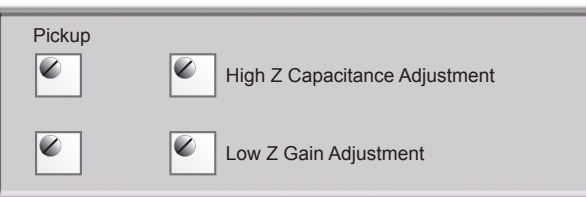

Model 3ZB for Bass Guitar
Drawing 3ZB-1APV3B
with Tone Option

Audere Audio www.audereaudio.com

Wiring for Stacked or Individual Active Tone Pots

Wire Jacket Colors:
Blue → Bass
Grey → Mid
Violet → Treble

Active/Passive Switch - Terminal Number/Location and Attached Wire			
1 White	4 Black on White	7 Not Used	10 Green on White
2 Yellow on Grey	5 Pickup Hot	8 Not Used	11 Pickup Common
3 Short to 6	6 Short to 3	9 Not Used	12 Grey on White