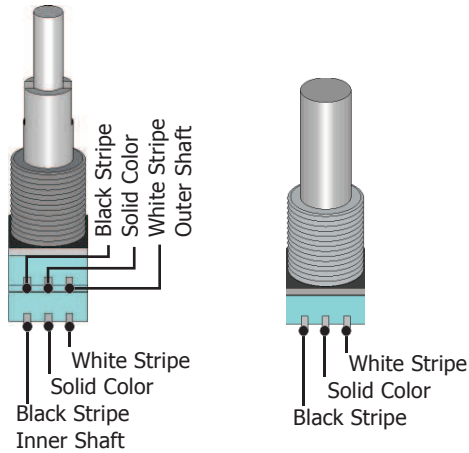

Model 3ZB for Bass Guitar
Drawing 3ZB-1V4B

Audere Audio www.audereaudio.com

Wiring for Vol and Stacked or Individual Active Tone Pots

Wire Jacket Colors:

- Blue → Bass
- Grey → Mid 1
- Violet → Mid 2
- Green → Treble
- Brown → Volume

Optional Tone Control

Pickup

- High Z Capacitance Adjustment
- Low Z Gain Adjustment