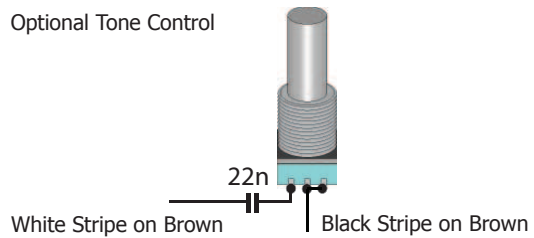

Model 3ZB for Bass Guitar
Drawing 3ZB-1V4B

Audere Audio www.audereaudio.com

Wiring for Vol and Stacked or Individual Active Tone Pots

Wire Jacket Colors:

- Blue → Bass
- Grey → Mid 1
- Violet → Mid 2
- Green → Treble
- Brown → Volume

Optional Tone Control

Pickup

- High Z Capacitance Adjustment
- Low Z Gain Adjustment