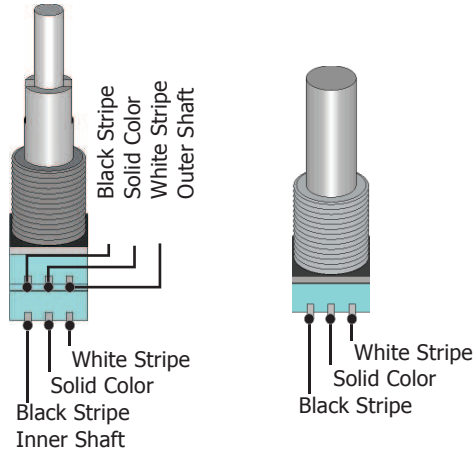

Model 3ZB for Bass Guitar
Drawing 3ZB-2APBV3B
with Tone Option

Audere Audio www.audereaudio.com

Wiring for Balance, Stacked and Individual Active Tone Pots

Wire Jacket Colors:

- Blue → Bass
- Grey → Mid
- Violet → Treble
- Orange → Balance

Rev 39443

Active/Passive Switch - Terminal Number/Location and Attached Wire

1 White	4 Black on White	7 Blue on White	10 Green on White
2 Yellow on Grey	5 Bridge Pickup Hot	8 Neck Pickup Hot	11 Pickups Common
3 Short to 6&9	6 Short to 3&9	9 Short to 3&6	12 Grey on White