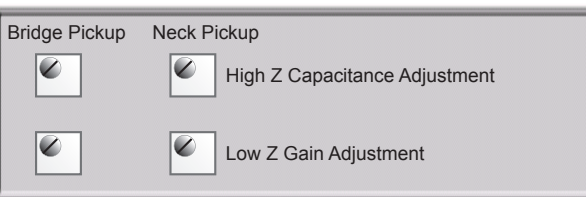

Model 3ZB for Bass Guitar  
Drawing 3ZB-2APBV4B

Audere Audio www.audereaudio.com

Wiring for Balance, Stacked and Individual Active Tone Pots

Wire Jacket Colors:

- Blue → Bass
- Grey → Mid 1
- Violet → Mid 2
- Green → Treble
- Orange → Balance