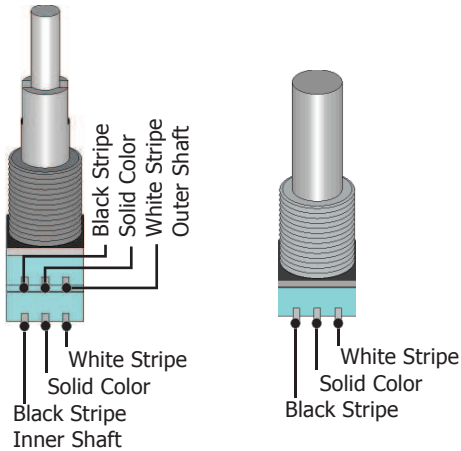

Model 3ZB for Bass Guitar  
Drawing 3ZB-2APBV4B

Audere Audio www.audereaudio.com

Wiring for Balance, Stacked and Individual Active Tone Pots

Wire Jacket Colors:

- Blue → Bass
- Grey → Mid 1
- Violet → Mid 2
- Green → Treble
- Orange → Balance

Rev 39443

Active/Passive Switch - Terminal Number/Location and Attached Wire

1 White	4 Black on White	7 Blue on White	10 Green on White
2 Yellow on Grey	5 Bridge Pickup Hot	8 Neck Pickup Hot	11 Pickups Common
3 Short to 6&9	6 Short to 3&9	9 Short to 3&6	12 Grey on White