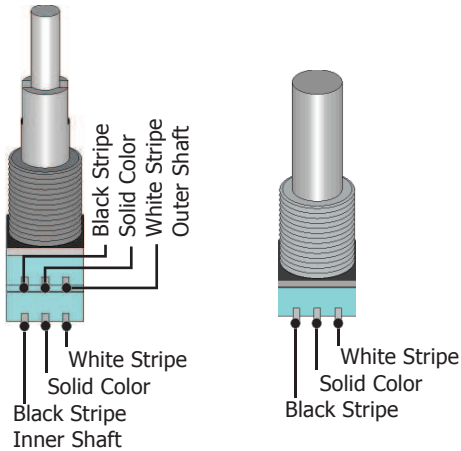

Model 3ZB for Bass Guitar
Drawing 3ZB-2APBV4B
with Tone Option

Audere Audio www.audereaudio.com

Wiring for Balance, Stacked and Individual Active Tone Pots

Wire Jacket Colors:

- Blue → Bass
- Grey → Mid 1
- Violet → Mid 2
- Green → Treble
- Orange → Balance

Rev 39443

Active/Passive Switch - Terminal Number/Location and Attached Wire

1 White	4 Black on White	7 Blue on White	10 Green on White
2 Yellow on Grey	5 Bridge Pickup Hot	8 Neck Pickup Hot	11 Pickups Common
3 Short to 6&9	6 Short to 3&9	9 Short to 3&6	12 Grey on White