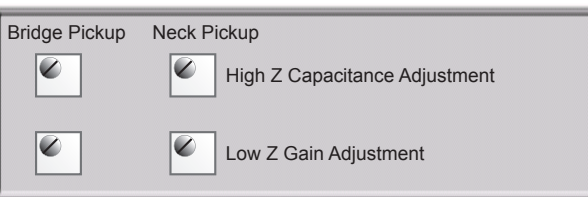

Model 3ZB for Bass Guitar
Drawing 3ZB-2APBV4B
with Tone Option

Audere Audio www.audereaudio.com

Wiring for Balance, Stacked and Individual Active Tone Pots

Wire Jacket Colors:

- Blue → Bass
- Grey → Mid 1
- Violet → Mid 2
- Green → Treble
- Orange → Balance