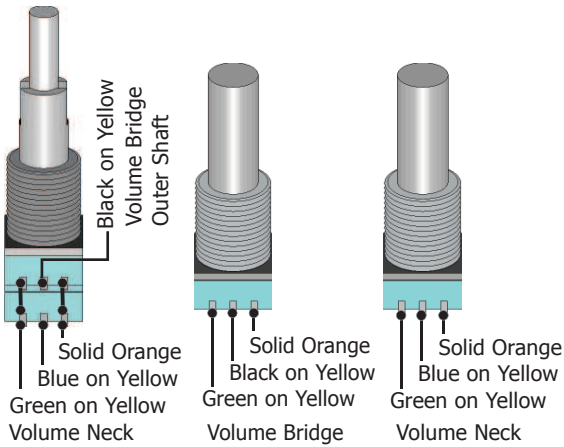

Model 3ZB for Bass Guitar  
Drawing 3ZB-2APVV4B

Audere Audio www.audereaudio.com

Wiring for Stacked or Individual Volume Pots

Wiring for Stacked or Individual Active Tone Pots

Active/Passive Switch - Terminal Number/Location and Attached Wire

1 White	4 Black on White	7 Blue on White	10 Green on White
2 Yellow on Grey	5 Bridge Pickup Hot	8 Neck Pickup Hot	11 Pickups Common
3 Short to 6&9	6 Short to 3&9	9 Short to 3&6	12 Grey on White