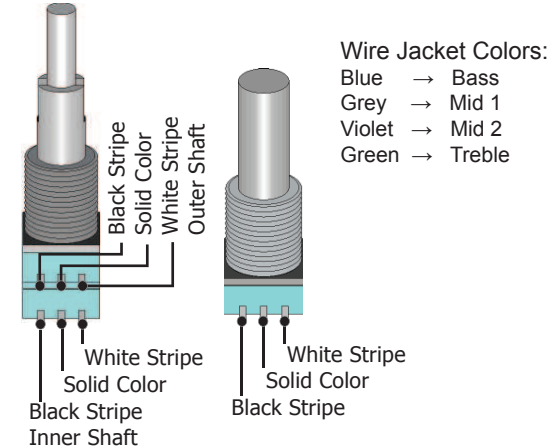

Model 3ZB for Bass Guitar  
Drawing 3ZB-2APVV4B

Audere Audio www.audereaudio.com

Wiring for Stacked or Individual Volume Pots

Wiring for Stacked or Individual Active Tone Pots

Active/Passive Switch - Terminal Number/Location and Attached Wire

1 White	4 Black on White	7 Blue on White	10 Green on White
2 Yellow on Grey	5 Bridge Pickup Hot	8 Neck Pickup Hot	11 Pickups Common
3 Short to 6&9	6 Short to 3&9	9 Short to 3&6	12 Grey on White