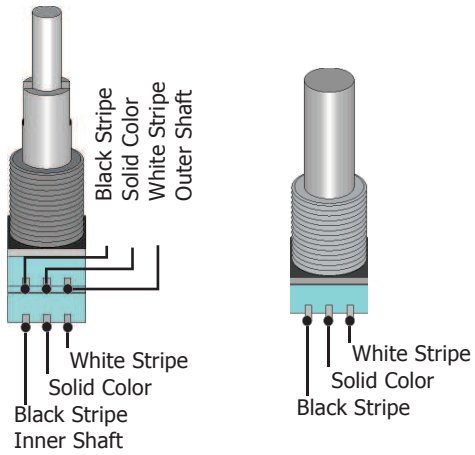

Model 3ZB for Bass Guitar
Drawing 3ZB-2BV3B

Audere Audio www.audereaudio.com

Wiring for Balance, Volume,
Stacked and Individual Active Tone Pots

Wire Jacket Colors:
Blue → Bass
Grey → Mid
Violet → Treble
Orange → Balance
Brown → Volume

Optional Tone Control

- Black on White
- Green on White
- Blue on White
- Black on Orange
- Solid Orange
- White on Orange
- Green on Yellow
- Black on Yellow
- Blue on Yellow
- Black on Blue
- Solid Blue
- White on Blue
- Black on Grey
- Solid Grey
- White on Grey
- Black on Violet
- Solid Violet
- White on Violet
- Black on Brown
- Solid Brown
- White on Brown
- White on Green
- Solid Green
- Black on Green
- Blue on Green
- Orange on Green
- Yellow on Green
- Blue on Grey
- Green on Grey
- Red on Grey
- Solid Blue
- Solid Red
- Solid Red
- Solid Yellow
- Solid White
- Grey on White