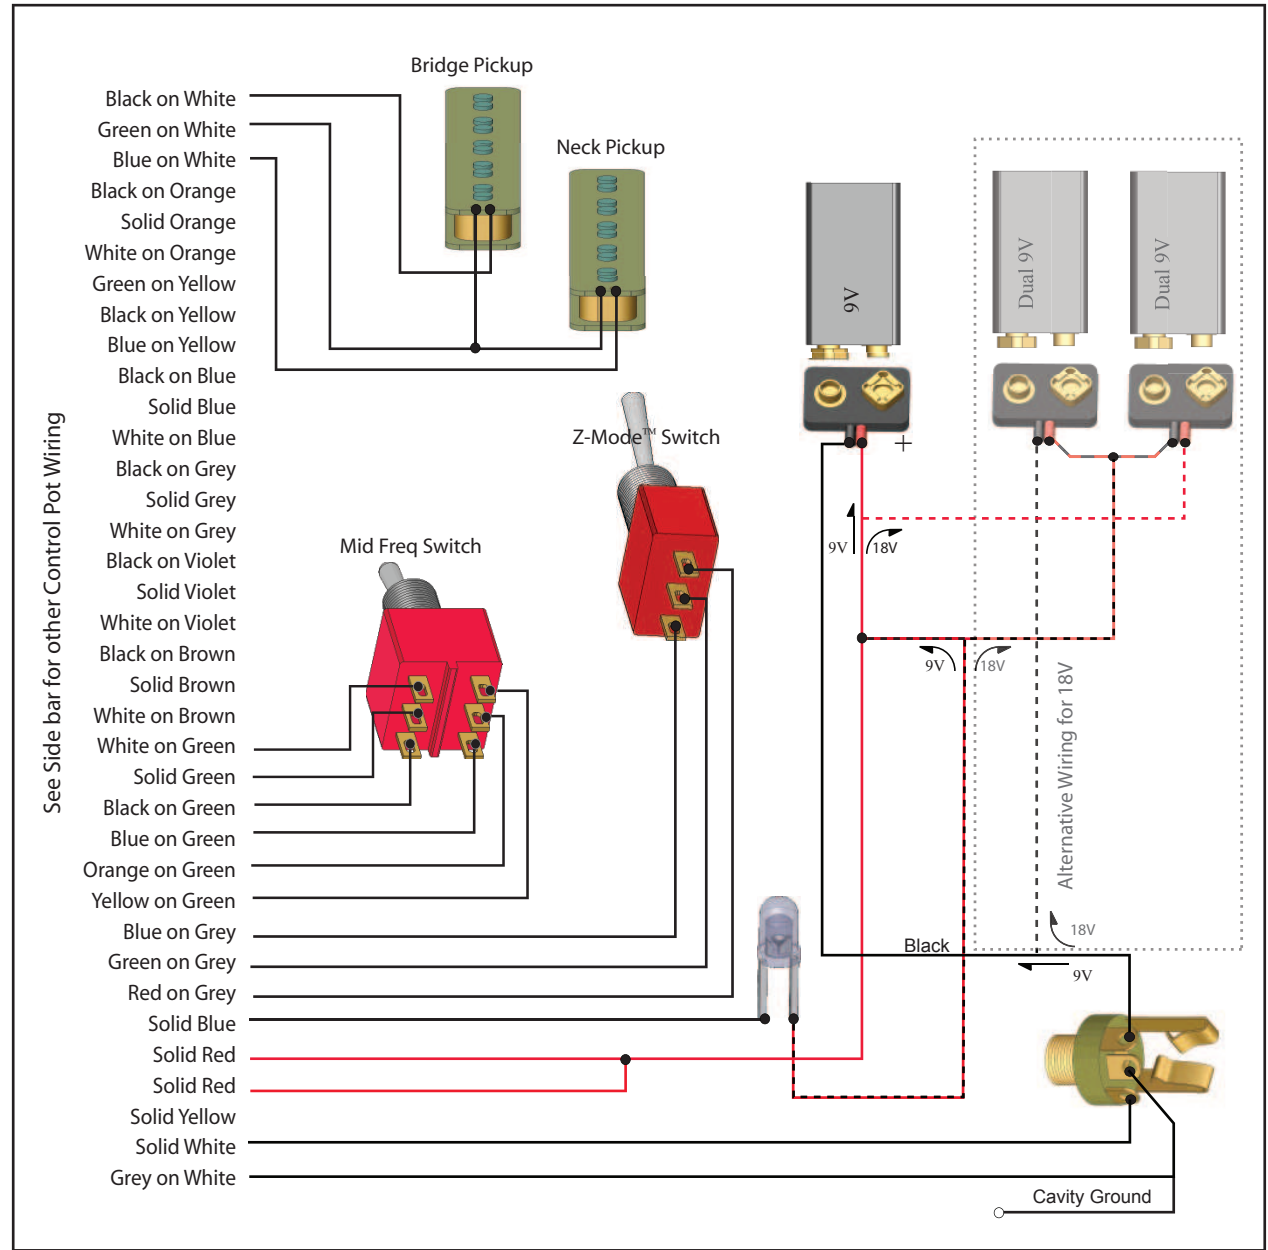

Model 3ZB for Bass Guitar
Drawing 3ZB-2BV3B

Audere Audio www.audereaudio.com

Wiring for Balance, Volume,
Stacked and Individual Active Tone Pots

Wire Jacket Colors:
Blue → Bass
Grey → Mid
Violet → Treble
Orange → Balance
Brown → Volume

Optional Tone Control

- Black on White
- Green on White
- Blue on White
- Black on Orange
- Solid Orange
- White on Orange
- Green on Yellow
- Black on Yellow
- Blue on Yellow
- Black on Blue
- Solid Blue
- White on Blue
- Black on Grey
- Solid Grey
- White on Grey
- Black on Violet
- Solid Violet
- White on Violet
- Black on Brown
- Solid Brown
- White on Brown
- White on Green
- Solid Green
- Black on Green
- Blue on Green
- Orange on Green
- Yellow on Green
- Blue on Grey
- Green on Grey
- Red on Grey
- Solid Blue
- Solid Red
- Solid Red
- Solid Yellow
- Solid White
- Grey on White