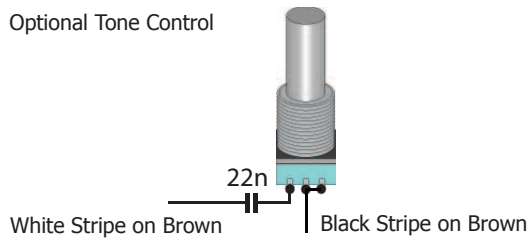

Model 3ZB for Bass Guitar
Drawing 3ZB-2BV3B

Audere Audio www.audereaudio.com

Wiring for Balance, Volume,
Stacked and Individual Active Tone Pots

Wire Jacket Colors:
Blue → Bass
Grey → Mid
Violet → Treble
Orange → Balance
Brown → Volume

Optional Tone Control

- Black on White
- Green on White
- Blue on White
- Black on Orange
- Solid Orange
- White on Orange
- Green on Yellow
- Black on Yellow
- Blue on Yellow
- Black on Blue
- Solid Blue
- White on Blue
- Black on Grey
- Solid Grey
- White on Grey
- Black on Violet
- Solid Violet
- White on Violet
- Black on Brown
- Solid Brown
- White on Brown
- White on Green
- Solid Green
- Black on Green
- Blue on Green
- Orange on Green
- Yellow on Green
- Blue on Grey
- Green on Grey
- Red on Grey
- Solid Blue
- Solid Red
- Solid Red
- Solid Yellow
- Solid White
- Grey on White