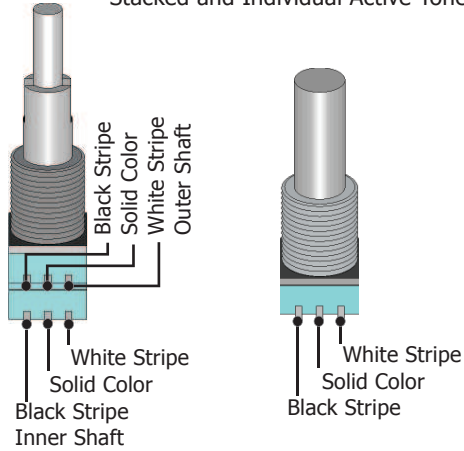

Model 3ZB for Bass Guitar
Drawing 3ZB-2BV4B

Audere Audio www.audereaudio.com

Wiring for Balance, Volume,
Stacked and Individual Active Tone Pots

Wire Jacket Colors:

- Blue → Bass
- Grey → Mid 1
- Violet → Mid 2
- Green → Treble
- Orange → Balance
- Brown → Volume

Optional Tone Control

- Black on White
- Green on White
- Blue on White
- Black on Orange
- Solid Orange
- White on Orange
- Green on Yellow
- Black on Yellow
- Blue on Yellow
- Black on Blue
- Solid Blue
- White on Blue
- Black on Grey
- Solid Grey
- White on Grey
- Black on Violet
- Solid Violet
- White on Violet
- Black on Brown
- Solid Brown
- White on Brown
- White on Green
- Solid Green

- Blue on Grey
- Green on Grey
- Red on Grey
- Solid Blue
- Solid Red
- Solid Red
- Solid Yellow
- Solid White
- Grey on White