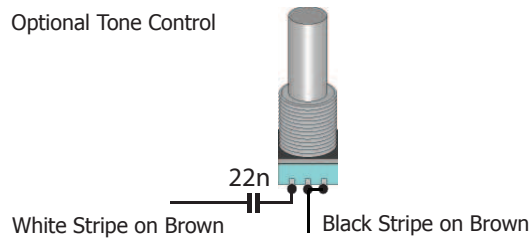

Model 3ZB for Bass Guitar
Drawing 3ZB-2BV4B

Audere Audio www.audereaudio.com

Wiring for Balance, Volume,
Stacked and Individual Active Tone Pots

Wire Jacket Colors:

- Blue → Bass
- Grey → Mid 1
- Violet → Mid 2
- Green → Treble
- Orange → Balance
- Brown → Volume

Optional Tone Control

- Black on White
- Green on White
- Blue on White
- Black on Orange
- Solid Orange
- White on Orange
- Green on Yellow
- Black on Yellow
- Blue on Yellow
- Black on Blue
- Solid Blue
- White on Blue
- Black on Grey
- Solid Grey
- White on Grey
- Black on Violet
- Solid Violet
- White on Violet
- Black on Brown
- Solid Brown
- White on Brown
- White on Green
- Solid Green

- Blue on Grey
- Green on Grey
- Red on Grey
- Solid Blue
- Solid Red
- Solid Red
- Solid Yellow
- Solid White
- Grey on White