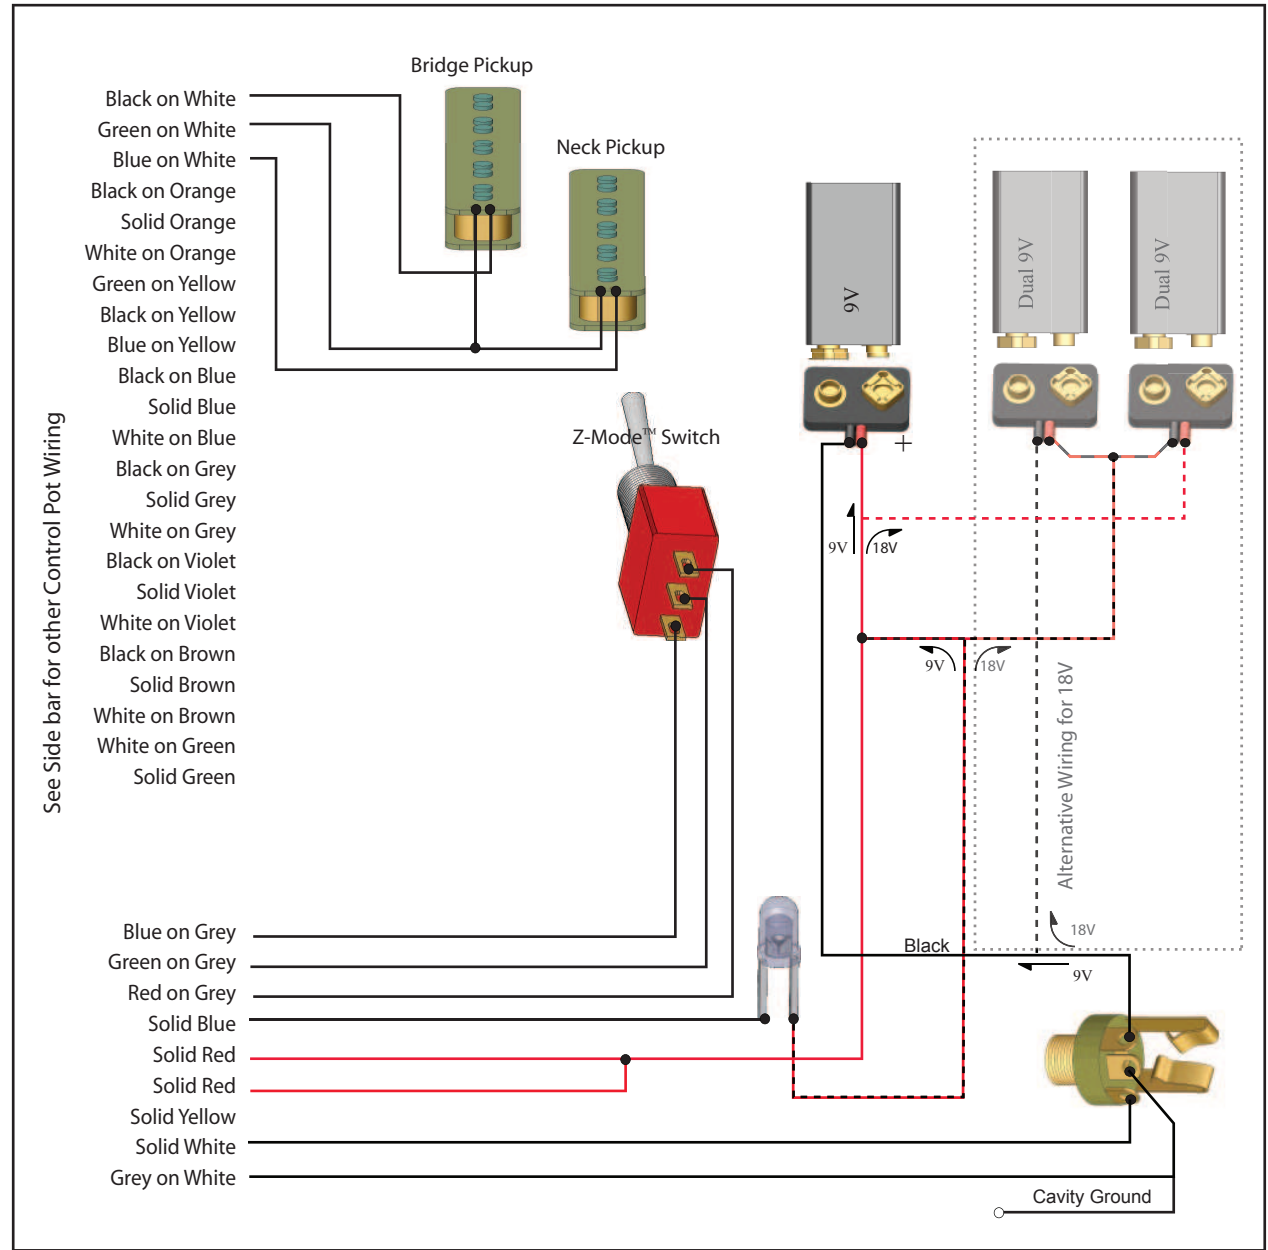

Model 3ZB for Bass Guitar
Drawing 3ZB-2BV4B

Audere Audio www.audereaudio.com

Wiring for Balance, Volume,
Stacked and Individual Active Tone Pots

Wire Jacket Colors:

- Blue → Bass
- Grey → Mid 1
- Violet → Mid 2
- Green → Treble
- Orange → Balance
- Brown → Volume

Optional Tone Control

- Black on White
- Green on White
- Blue on White
- Black on Orange
- Solid Orange
- White on Orange
- Green on Yellow
- Black on Yellow
- Blue on Yellow
- Black on Blue
- Solid Blue
- White on Blue
- Black on Grey
- Solid Grey
- White on Grey
- Black on Violet
- Solid Violet
- White on Violet
- Black on Brown
- Solid Brown
- White on Brown
- White on Green
- Solid Green

- Blue on Grey
- Green on Grey
- Red on Grey
- Solid Blue
- Solid Red
- Solid Red
- Solid Yellow
- Solid White
- Grey on White