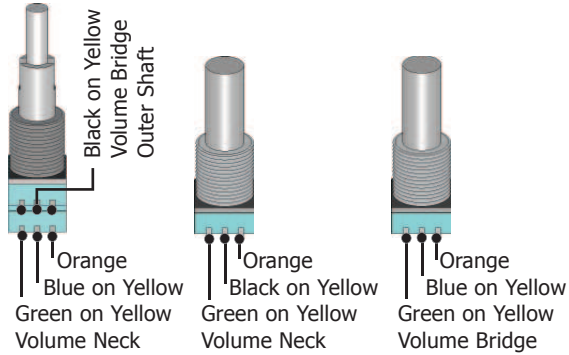

Model 3ZB for Bass Guitar
Drawing 3ZB-2VV0B

Audere Audio www.audereaudio.com

Wiring for Stacked or Individual Volume Pots

Master Volume Pot

Optional Tone Control

Bridge Pickup

Neck Pickup

High Z Capacitance Adjustment

Low Z Gain Adjustment