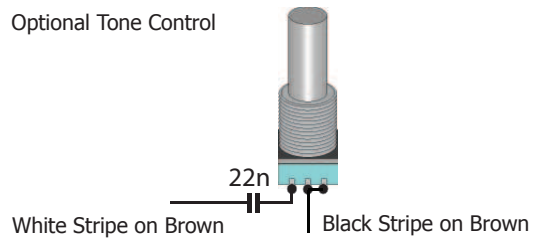

Model 3ZB for Bass Guitar
Drawing 3ZB-2VV0B

Audere Audio www.audereaudio.com

Wiring for Stacked or Individual Volume Pots

Master Volume Pot

Optional Tone Control

Bridge Pickup

Neck Pickup

High Z Capacitance Adjustment

Low Z Gain Adjustment