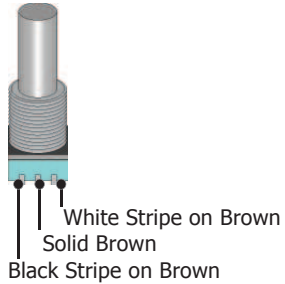

Model 3ZB for Bass Guitar
Drawing 3ZB-2VV0B

Audere Audio www.audereaudio.com

Wiring for Stacked or Individual Volume Pots

Master Volume Pot

Optional Tone Control

Bridge Pickup

Neck Pickup

High Z Capacitance Adjustment

Low Z Gain Adjustment