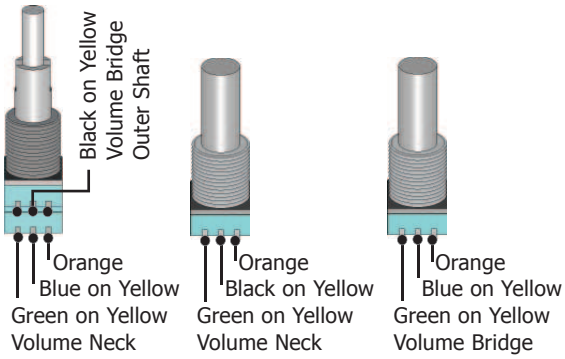

Model 3ZB for Bass Guitar
Drawing 3ZB-2VV3B

Audere Audio www.audereaudio.com

Wiring for Stacked or Individual Volume Pots

Wiring for Master Vol & Stacked or Individual Active Tone Pots

Optional Tone Control

Bridge Pickup

Neck Pickup

High Z Capacitance Adjustment

Low Z Gain Adjustment