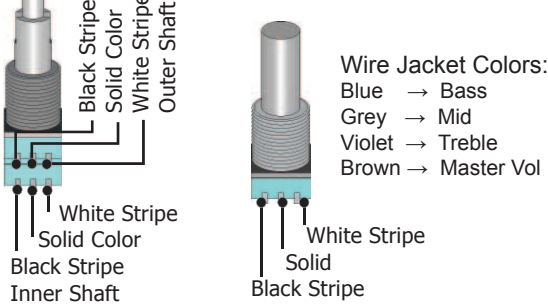

Model 3ZB for Bass Guitar
Drawing 3ZB-2VV3B

Audere Audio www.audereaudio.com

Wiring for Stacked or Individual Volume Pots

Wiring for Master Vol & Stacked or Individual Active Tone Pots

Optional Tone Control

Bridge Pickup

Neck Pickup

High Z Capacitance Adjustment

Low Z Gain Adjustment