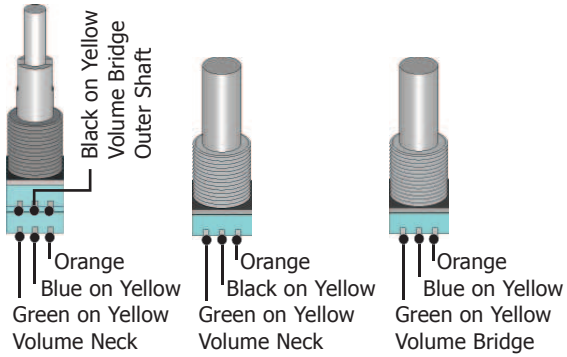

Model 3ZB for Bass Guitar
Drawing 3ZB-2VV4B

Audere Audio www.audereaudio.com

Wiring for Stacked or Individual Volume Pots

Optional Tone Control

Bridge Pickup

Neck Pickup

High Z Capacitance Adjustment

Low Z Gain Adjustment