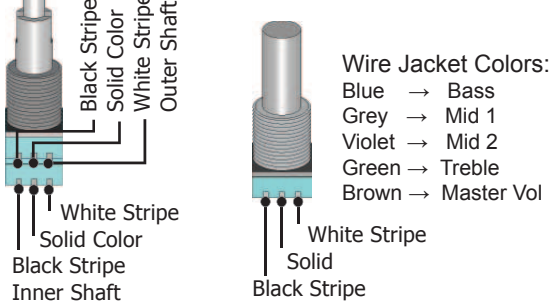

Model 3ZB for Bass Guitar
Drawing 3ZB-2VV4B

Audere Audio www.audereaudio.com

Wiring for Stacked or Individual Volume Pots

Optional Tone Control

Bridge Pickup

Neck Pickup

High Z Capacitance Adjustment

Low Z Gain Adjustment